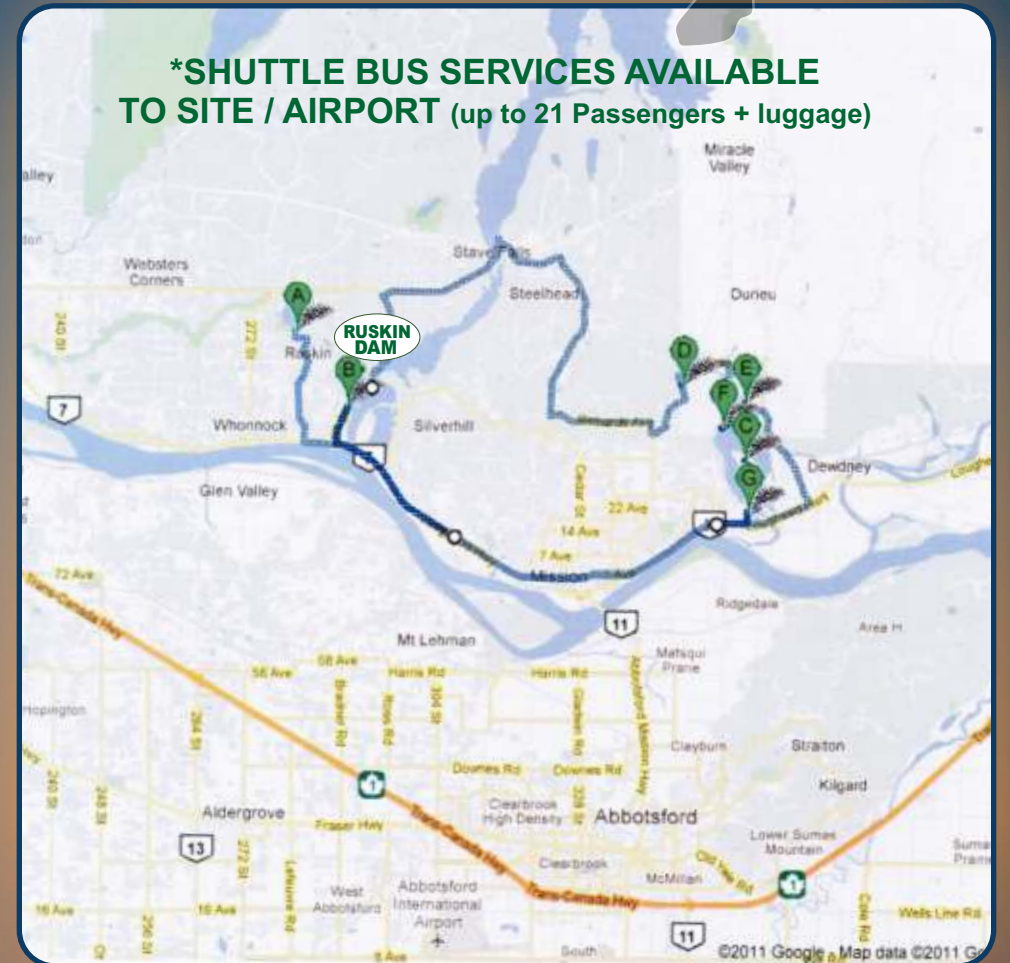

# Properties

**\*SHUTTLE BUS SERVICES AVAILABLE TO SITE / AIRPORT (up to 21 Passengers + luggage)**